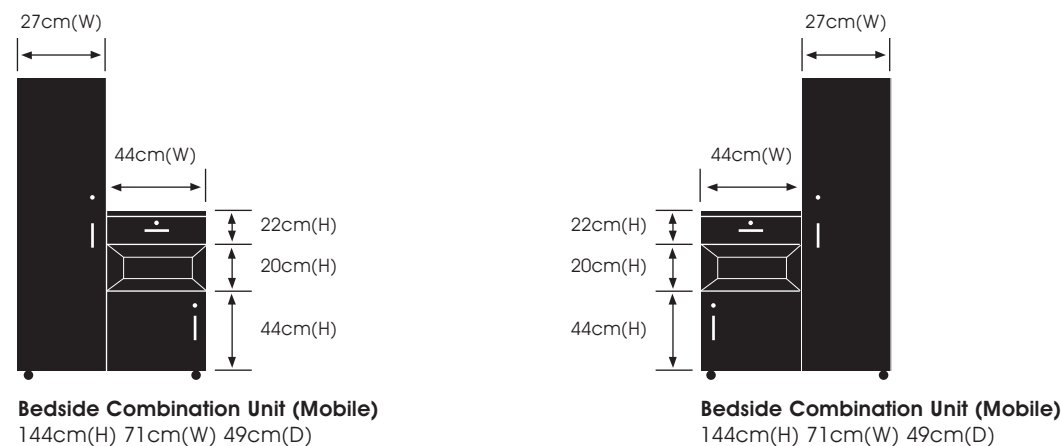

product information

 Available with or without locks (2 keys per lock)	 18/25mm MFC Manufactured from chip board construction	 18/25mm LFMDF Manufactured from laminate faced MDF to BS1765-1 : 1990	 Conforms to British Standard BS1765-1 : 1990 (LFMDF models only)	 Available in left or right hand
 Durable 2mm panel edging all round	 Chrome hanging rail in wardrobe	 60mm castors (front 2 braked)	 Stylish flush fitting handles	 4 finishes Maple, beech, oak and white
 FIRA Standard 6250 2005 Specification: Adhesion Performance General/Severe	 FSC the mark of responsible forestry	 Easy clean design and materials	 2 year warranty	 Supplied fully assembled
 British made				

dimensions