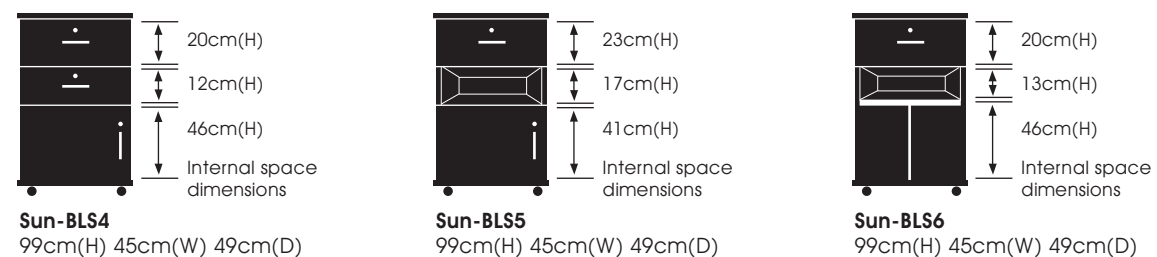

dimensions

Stylish and contemporary in design, strong and durable in construction our Axis Hospital Bedside Locker range provide the ideal solution for storing and securing medicines and personal belongings on the ward. Manufactured from robust MFC material and designed to BS1765-1:1990. Our Axis bedside lockers come with rounded vinyl wrapped matching tops while the Axis Plus range has white tops with upstands on 3 sides in a rounded vinyl wrap finish. They have been designed to be cost effective, strong, easy to clean and offers good infection control performance.

Axis Bedside Lockers

Axis Plus Bedside Lockers

Lock Options

Code: **Sun-BSL4/COLOUR/KA**
Axis Bedside Locker, keyed alike, large locking top drawer, locking small middle drawer, right or left hand hinged locking bottom cupboard

Code: **Sun-BSL4/COLOUR/KA/WT**
Axis Plus Bedside Locker, keyed alike, white upstand top, large locking top drawer, locking small middle drawer, right or left hand hinged locking bottom cupboard

Code: **Sun-BSL5/COLOUR/KA**
Axis Bedside Locker, keyed alike, large locking fold down shelf, large open access shelf, right or left hand hinged locking bottom cupboard

Code: **Sun-BSL5/COLOUR/KA/WT**
Axis Plus Bedside Locker, keyed alike, white upstand top, large locking fold down shelf, large open access shelf, right or left hand hinged locking bottom cupboard

Finishes

Code: **Sun-BSL6/COLOUR/KA**
Axis Bedside Locker, keyed alike, large locking top drawer, open access shelf, saloon bottom doors

Code: **Sun-BSL6/COLOUR/KA/WT**
Axis Plus Bedside Locker, keyed alike, white upstand top, large locking top drawer, open access shelf, saloon bottom doors