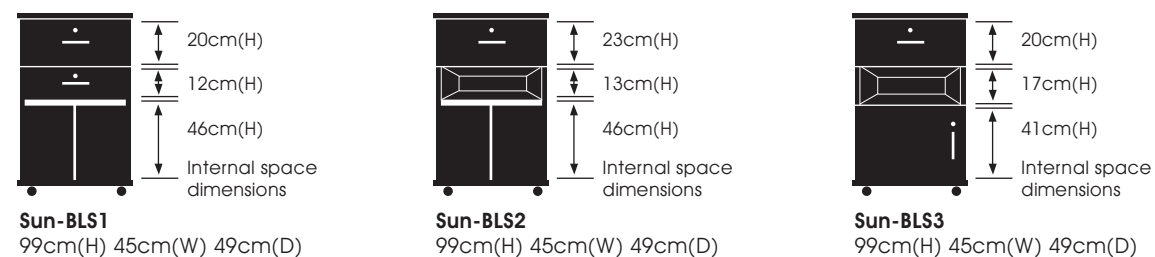

dimensions

Stylish and contemporary in design, strong and durable in construction our Axis Hospital Bedside Locker range provide the ideal solution for storing and securing medicines and personal belongings on the ward. Manufactured from robust MFC material and designed to BS1765-1:1990. Our Axis bedside lockers come with rounded vinyl wrapped matching tops while the Axis Plus range has white tops with upstands on 3 sides in a rounded vinyl wrap finish. They have been designed to be cost effective, strong, easy to clean and offers good infection control performance.

Axis Bedside Lockers

Axis Plus Bedside Lockers

Lock Options

Code: **Sun-BSL1/COLOUR/KA**
Axis Bedside Locker, keyed alike, large locking top drawer, locking small middle drawer, saloon bottom doors

Code: **Sun-BSL1/COLOUR/KA/WT**
Axis Plus Bedside Locker, keyed alike, white upstand top, large locking top drawer, locking small middle drawer, saloon bottom doors

Finishes

Code: **Sun-BSL2/COLOUR/KA**
Axis Bedside Locker, keyed alike, large locking fold down shelf, open access shelf, saloon bottom doors

Code: **Sun-BSL2/COLOUR/KA/WT**
Axis Plus Bedside Locker, keyed alike, white upstand top, large locking fold down shelf, open access shelf, saloon bottom doors

Code: **Sun-BSL3/COLOUR/KA**
Axis Bedside Locker, keyed alike, large locking top drawer, large open access shelf, right or left hand hinged locking bottom cupboard

Code: **Sun-BSL3/COLOUR/KA/WT**
Axis Plus Bedside Locker, keyed alike, white upstand top, large locking top drawer, large open access shelf, right or left hand hinged locking bottom cupboard